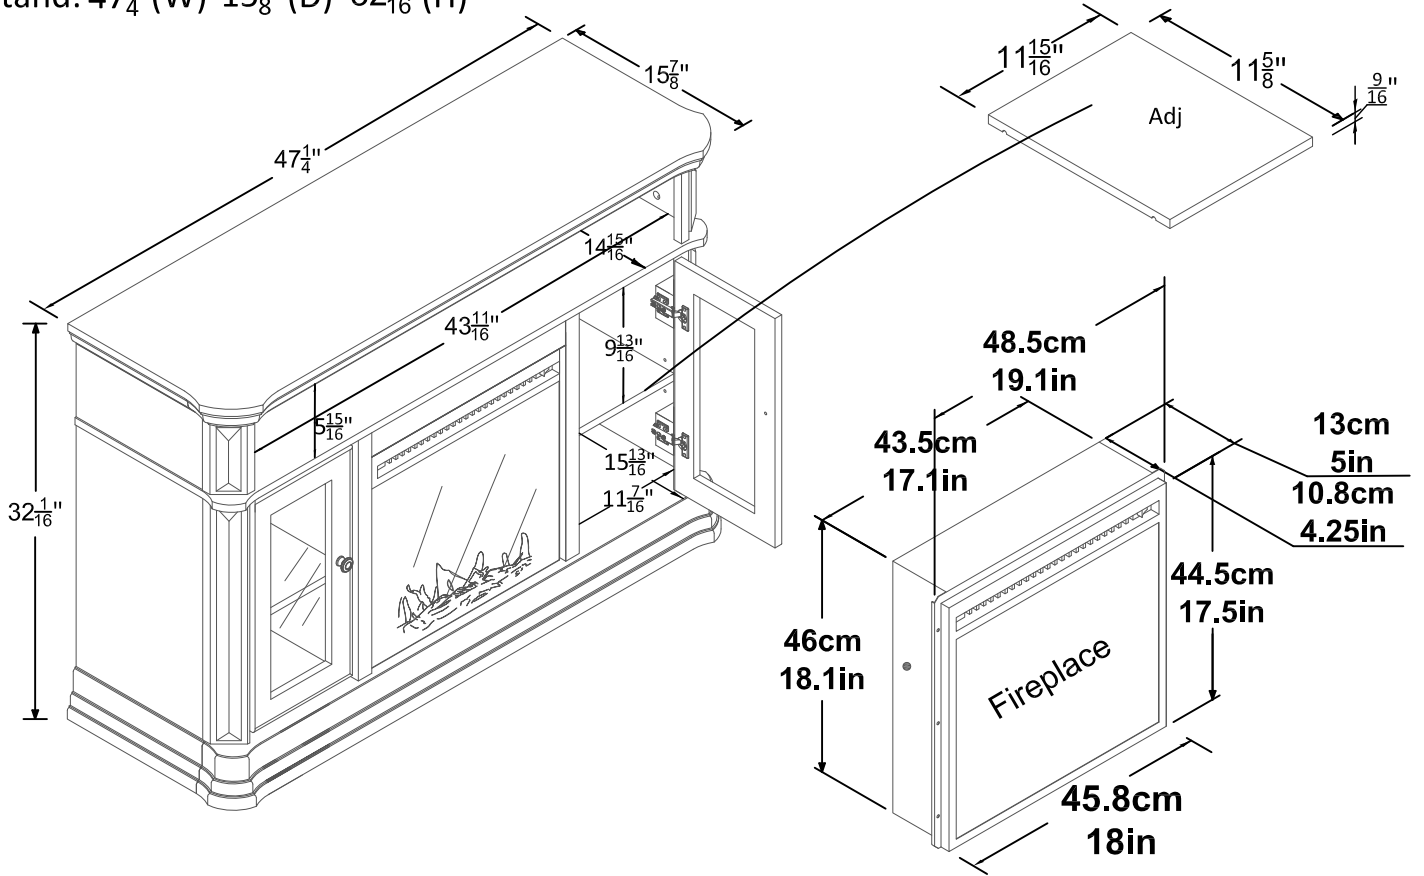

## OVERALL PRODUCT SIZE(in inches)

TV Stand:  $47\frac{1}{4}$ "(W)\* $15\frac{7}{8}$ "(D)\* $32\frac{1}{16}$ "(H)

## MAXIMUM WEIGHT CAPACITIES